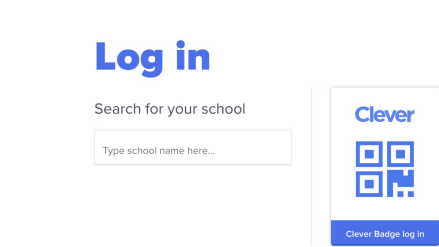

## CLEVER BADGE LOGIN FROM WEBSITE (GRADES TK-2)

1. Go to [www.clever.com/login](http://www.clever.com/login)

2. Select Clever Badge Login