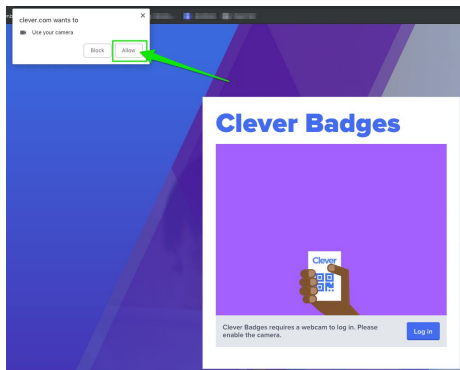

## CLEVER BADGE LOGIN FROM WEBSITE (GRADES TK-2)

1. Go to [www.clever.com/login](http://www.clever.com/login)

2. Select Clever Badge Login

### Log in

Search for your school

Type school name here...

3. Allow camera access

4. Hold badge up to camera

5. Then you will see a suite of apps you can use for learning!

Instant Login Apps